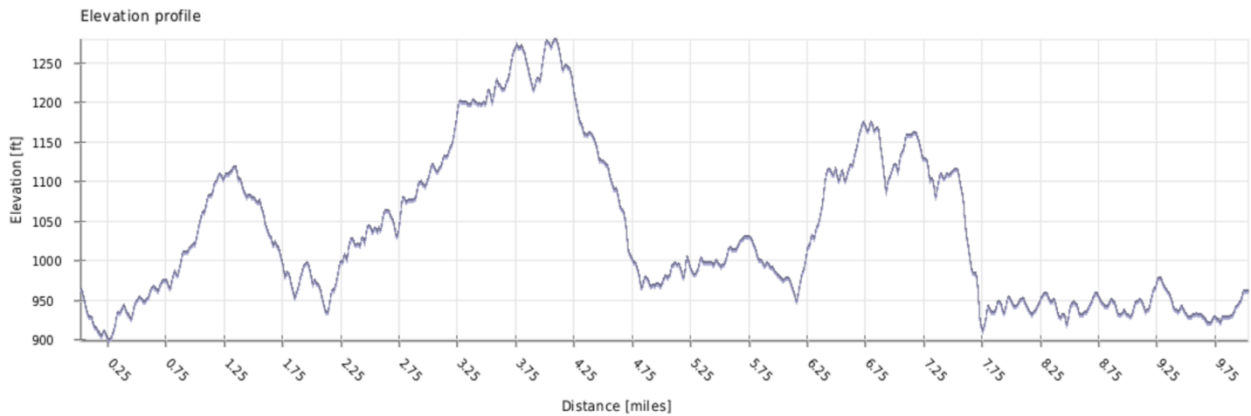

RAZORBACK RUNNING REVIVAL ELEVATION PROFILES

+10,452' / -10,452' | Min. Elevation: 676' | Max. Elevation: 2,257'
Average Elevation: 1,335'

+6,500' / -6,500' | Min. Elevation: 899' | Max. Elevation: 2,244'
Average Elevation: 1,379'

+1,545' / -1,548' | Min. Elevation: 899' | Max. Elevation: 1,280'
Average Elevation: 1,040'