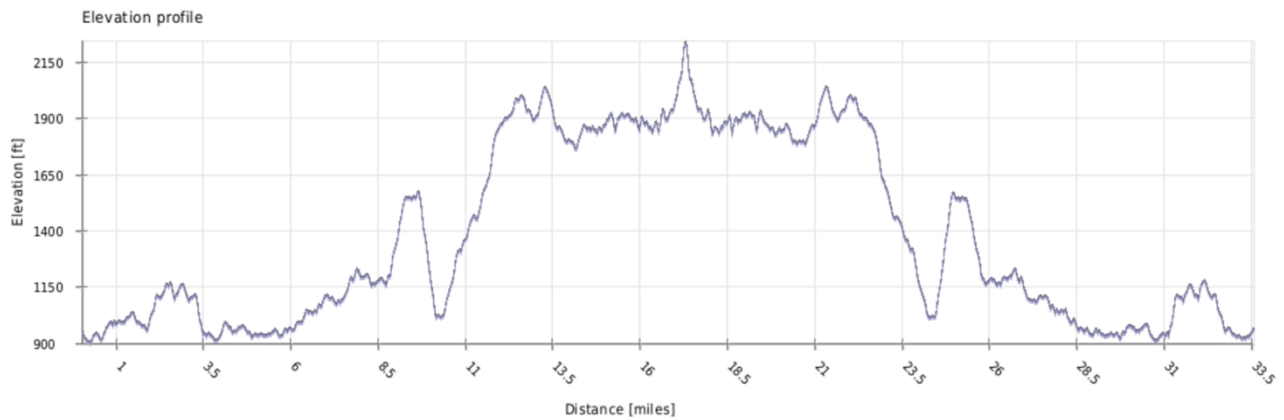

RAZORBACK RUNNING REVIVAL ELEVATION PROFILES

+10,452' / -10,452' | Min. Elevation: 676' | Max. Elevation: 2,257'
Average Elevation: 1,335'

+6,500' / -6,500' | Min. Elevation: 899' | Max. Elevation: 2,244'
Average Elevation: 1,379'

+1,545' / -1,548' | Min. Elevation: 899' | Max. Elevation: 1,280'
Average Elevation: 1,040'