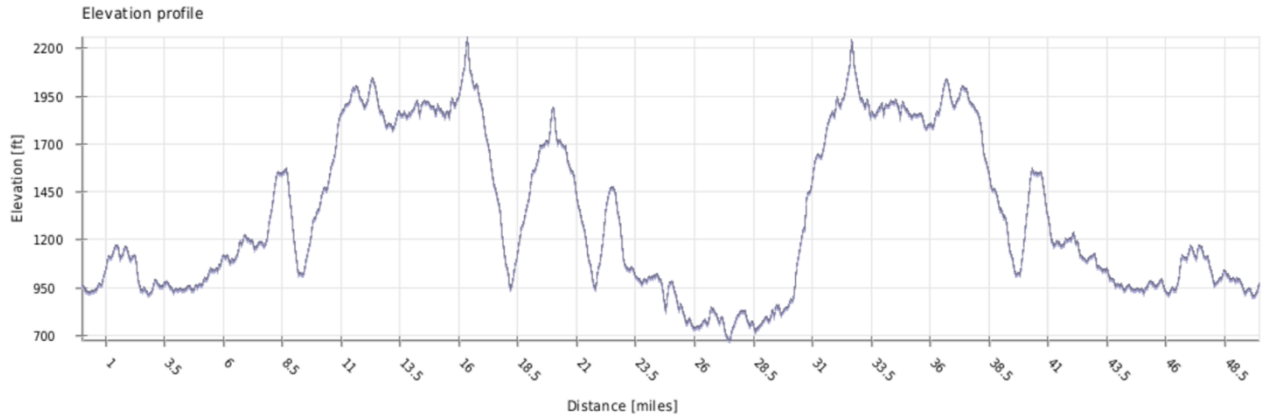

RAZORBACK RUNNING REVIVAL ELEVATION PROFILES

+10,452' / -10,452' | Min. Elevation: 676' | Max. Elevation: 2,257'
Average Elevation: 1,335'

+6,500' / -6,500' | Min. Elevation: 899' | Max. Elevation: 2,244'
Average Elevation: 1,379'

+1,545' / -1,548' | Min. Elevation: 899' | Max. Elevation: 1,280'
Average Elevation: 1,040'