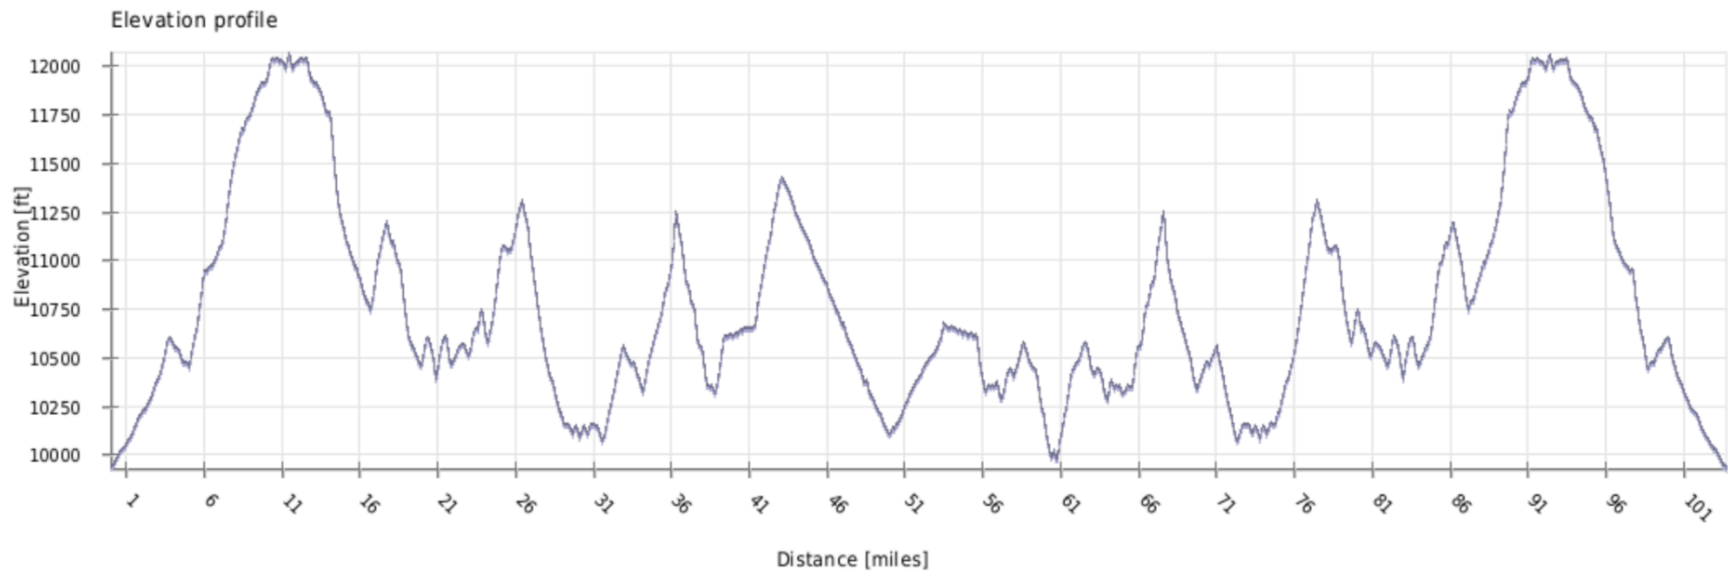

Silverheels 100-Mile Endurance Run Elevation Profile

17,257' + / 17,257' - (Net 0')
Minimum Elevation: 9,927'
Maximum Elevation: 12,070'
Average Elevation: 10,813'