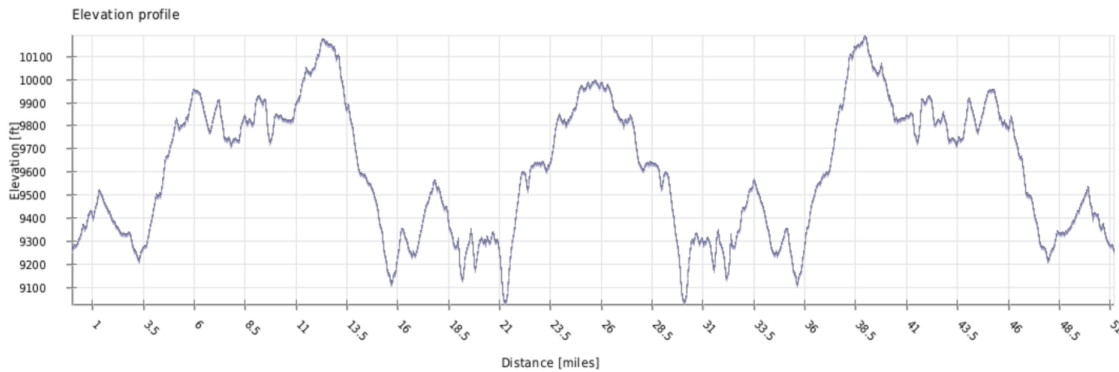

Sangre de Cristo Elevation Profiles

+14,714' / -14,714' | Min. Elevation: 9,025' | Max. Elevation: 13,057'
Average Elevation: 9,944'

+10,190' / -10,190' | Min. Elevation: 9,025' | Max. Elevation: 10,190'
Average Elevation: 9,570'

+6,896' / -6,896' | Min. Elevation: 9,104' | Max. Elevation: 10,190'
Average Elevation: 9,675'