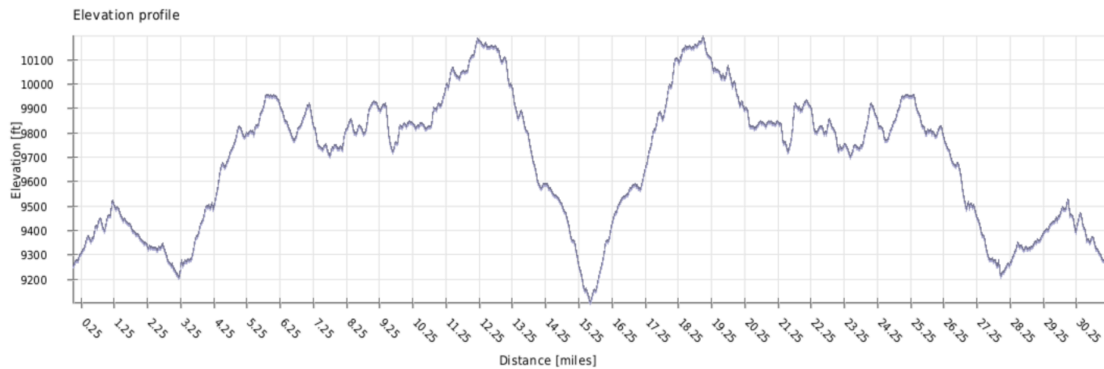

Sangre de Cristo Elevation Profiles

+14,714' / -14,714' | Min. Elevation: 9,025' | Max. Elevation: 13,057'
Average Elevation: 9,944'

+10,190' / -10,190' | Min. Elevation: 9,025' | Max. Elevation: 10,190'
Average Elevation: 9,570'

+6,896' / -6,896' | Min. Elevation: 9,104' | Max. Elevation: 10,190'
Average Elevation: 9,675'