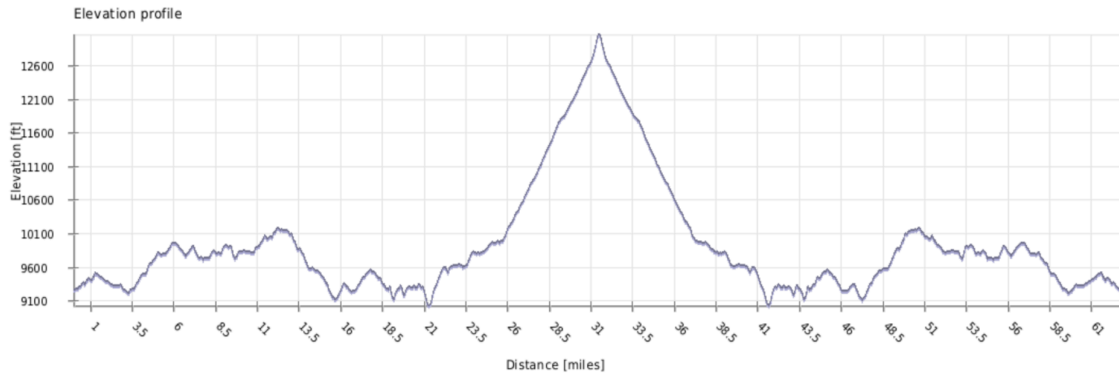

Sangre de Cristo Elevation Profiles

+14,714' / -14,714' | Min. Elevation: 9,025' | Max. Elevation: 13,057'
Average Elevation: 9,944'

+10,190' / -10,190' | Min. Elevation: 9,025' | Max. Elevation: 10,190'
Average Elevation: 9,570'

+6,896' / -6,896' | Min. Elevation: 9,104' | Max. Elevation: 10,190'
Average Elevation: 9,675'