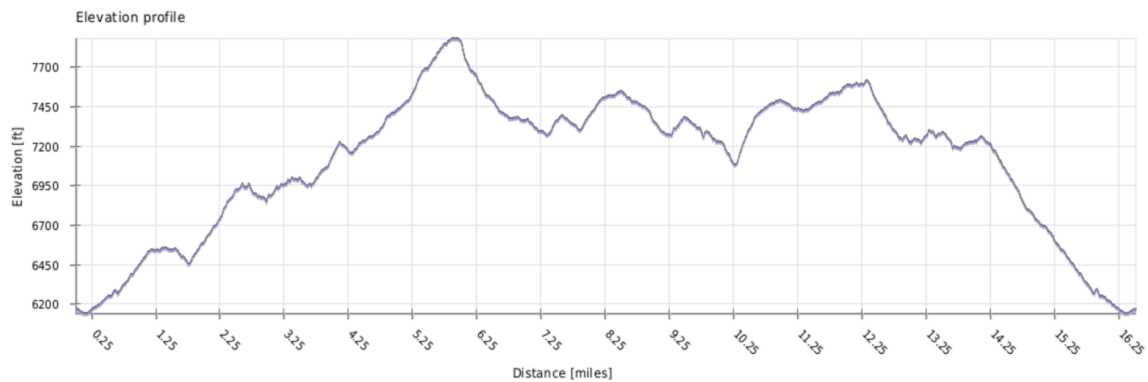

Sawmill 55k & 27k Endurance Runs Elevation Profile

+8,862' / -8,862' | Min. Elevation: 6,141' | Max. Elevation: 7,877'
Average Elevation: 7,114'

+4,400' / -4,400' | Min. Elevation: 6,141' | Max. Elevation: 7,877'
Average Elevation: 7,095'