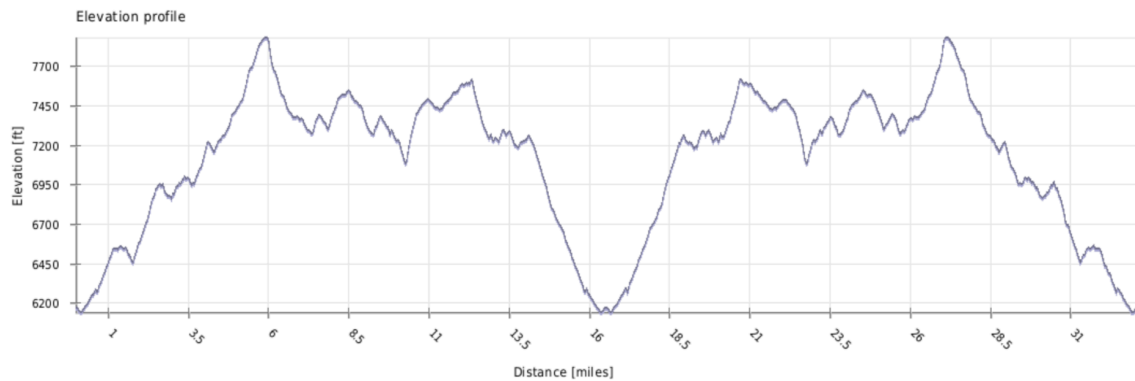

Sawmill 55k & 27k Endurance Runs Elevation Profile

+8,862' / -8,862' | Min. Elevation: 6,141' | Max. Elevation: 7,877'
Average Elevation: 7,114'

+4,400' / -4,400' | Min. Elevation: 6,141' | Max. Elevation: 7,877'
Average Elevation: 7,095'