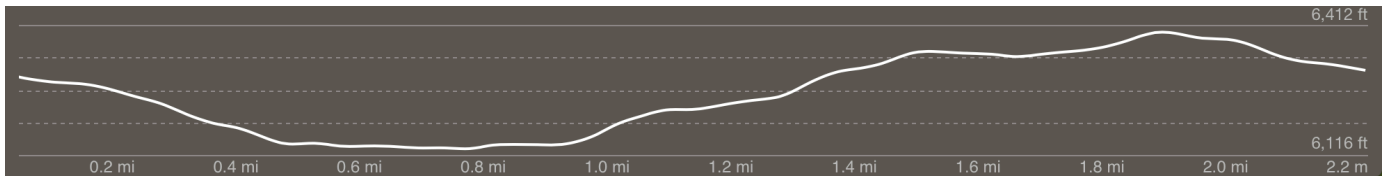

Full Sequence Elevation Profile

Full Sequence: Red>Green>Blue>Purple = 19.61 Miles with 2,197' of Elevation Gain

RED LOOP

2.65 Miles with 249' of Elevation Gain

GREEN LOOP

3.63 Miles with 400' of Elevation Gain

BLUE LOOP

6.09 Miles with 597' of Elevation Gain

THE PURPLE PEOPLE EATER LOOP

7.24 Miles with 951' of Elevation Gain

GOLD LOOP - Golden Hour Only

0.67 Miles with 69' of Elevation Gain