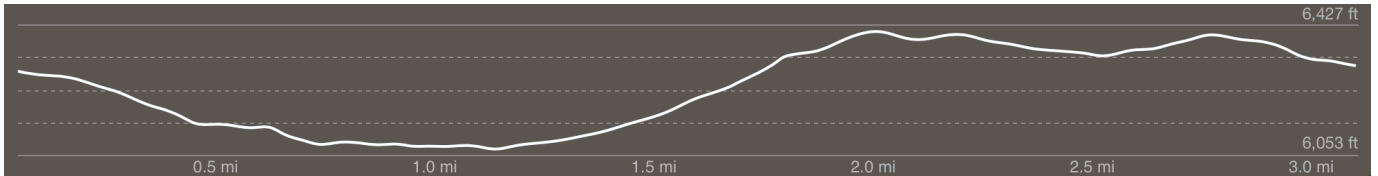

Full Sequence Elevation Profile

Full Sequence: Red>Green>Blue>Purple = 19.61 Miles with 2,197' of Elevation Gain

RED LOOP

2.65 Miles with 249' of Elevation Gain

GREEN LOOP

3.63 Miles with 400' of Elevation Gain

BLUE LOOP

6.09 Miles with 597' of Elevation Gain

THE PURPLE PEOPLE EATER LOOP

7.24 Miles with 951' of Elevation Gain

GOLD LOOP - Golden Hour Only

0.67 Miles with 69' of Elevation Gain