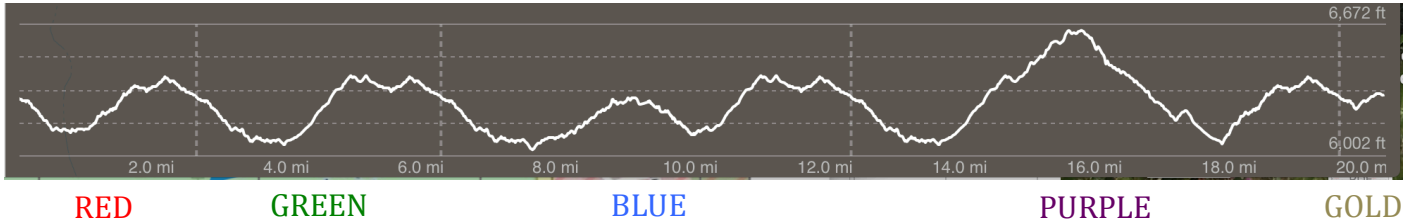

Full Sequence Elevation Profile

Full Sequence: Red>Green>Blue>Purple = 19.61 Miles with 2,197' of Elevation Gain

RED LOOP

2.65 Miles with 249' of Elevation Gain

GREEN LOOP

3.63 Miles with 400' of Elevation Gain

BLUE LOOP

6.09 Miles with 597' of Elevation Gain

THE PURPLE PEOPLE EATER LOOP

7.24 Miles with 951' of Elevation Gain

GOLD LOOP - Golden Hour Only

0.67 Miles with 69' of Elevation Gain