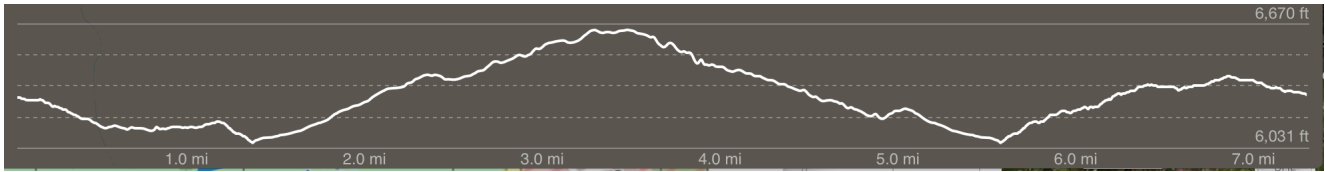

Full Sequence Elevation Profile

Full Sequence: Red>Green>Blue>Purple = 19.61 Miles with 2,197' of Elevation Gain

RED LOOP

2.65 Miles with 249' of Elevation Gain

GREEN LOOP

3.63 Miles with 400' of Elevation Gain

BLUE LOOP

6.09 Miles with 597' of Elevation Gain

THE PURPLE PEOPLE EATER LOOP

7.24 Miles with 951' of Elevation Gain

GOLD LOOP - Golden Hour Only

0.67 Miles with 69' of Elevation Gain