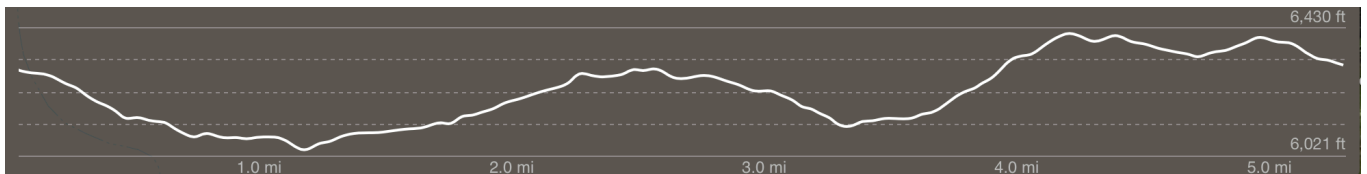

Full Sequence Elevation Profile

Full Sequence: Red>Green>Blue>Purple = 19.61 Miles with 2,197' of Elevation Gain

RED LOOP

2.65 Miles with 249' of Elevation Gain

GREEN LOOP

3.63 Miles with 400' of Elevation Gain

BLUE LOOP

6.09 Miles with 597' of Elevation Gain

THE PURPLE PEOPLE EATER LOOP

7.24 Miles with 951' of Elevation Gain

GOLD LOOP - Golden Hour Only

0.67 Miles with 69' of Elevation Gain