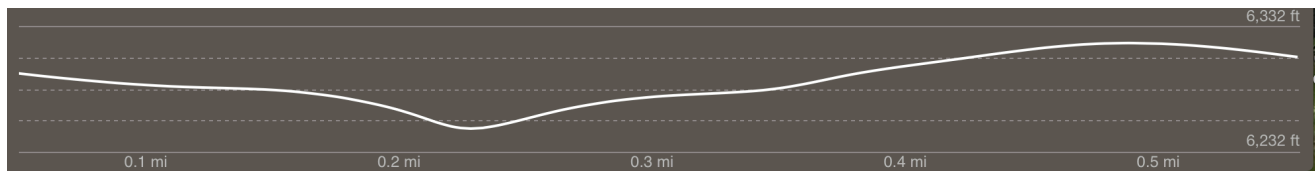

Full Sequence Elevation Profile

Full Sequence: Red>Green>Blue>Purple = 19.61 Miles with 2,197' of Elevation Gain

RED LOOP

2.65 Miles with 249' of Elevation Gain

GREEN LOOP

3.63 Miles with 400' of Elevation Gain

BLUE LOOP

6.09 Miles with 597' of Elevation Gain

THE PURPLE PEOPLE EATER LOOP

7.24 Miles with 951' of Elevation Gain

GOLD LOOP - Golden Hour Only

0.67 Miles with 69' of Elevation Gain