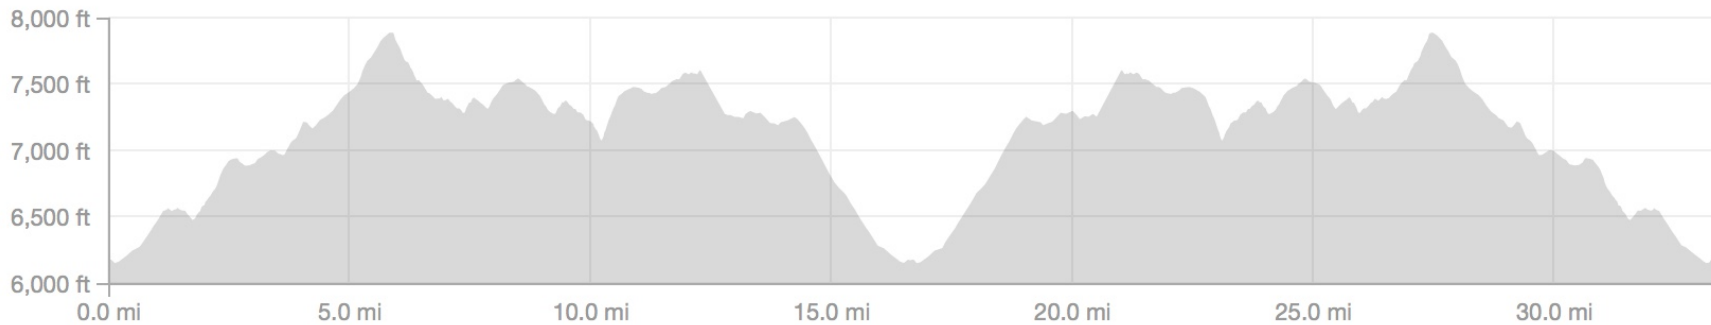

Sawmill 55k & 27k Endurance Runs Elevation Profile

+6,480' / -6,480' (net: 0')

Minimum Elevation: 6,142'

Maximum Elevation: 7,877'

Average Elevation: 7,094'