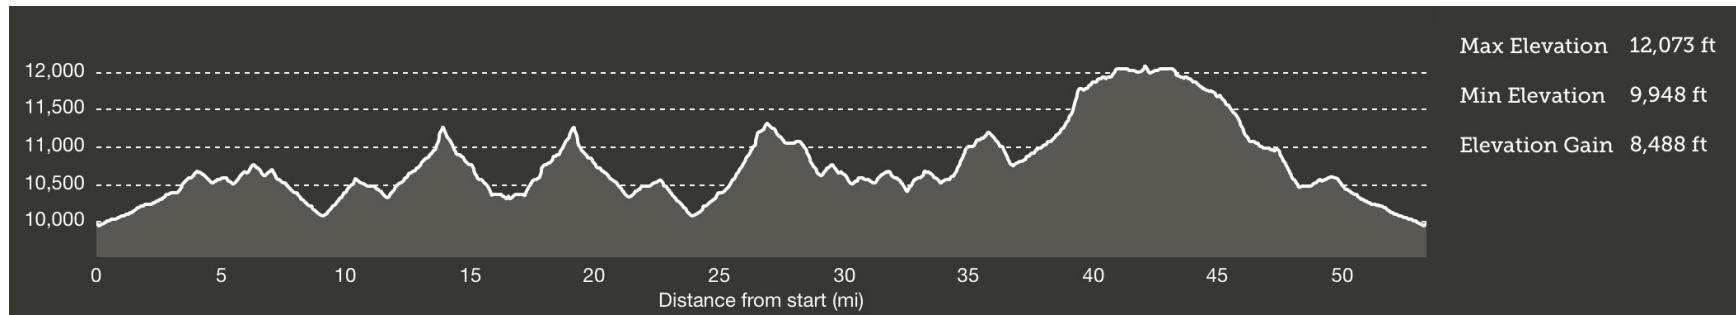

## Last Call 50-Mile Endurance Run Elevation Profile

**+8,500' / -8,500' (net: 0')**